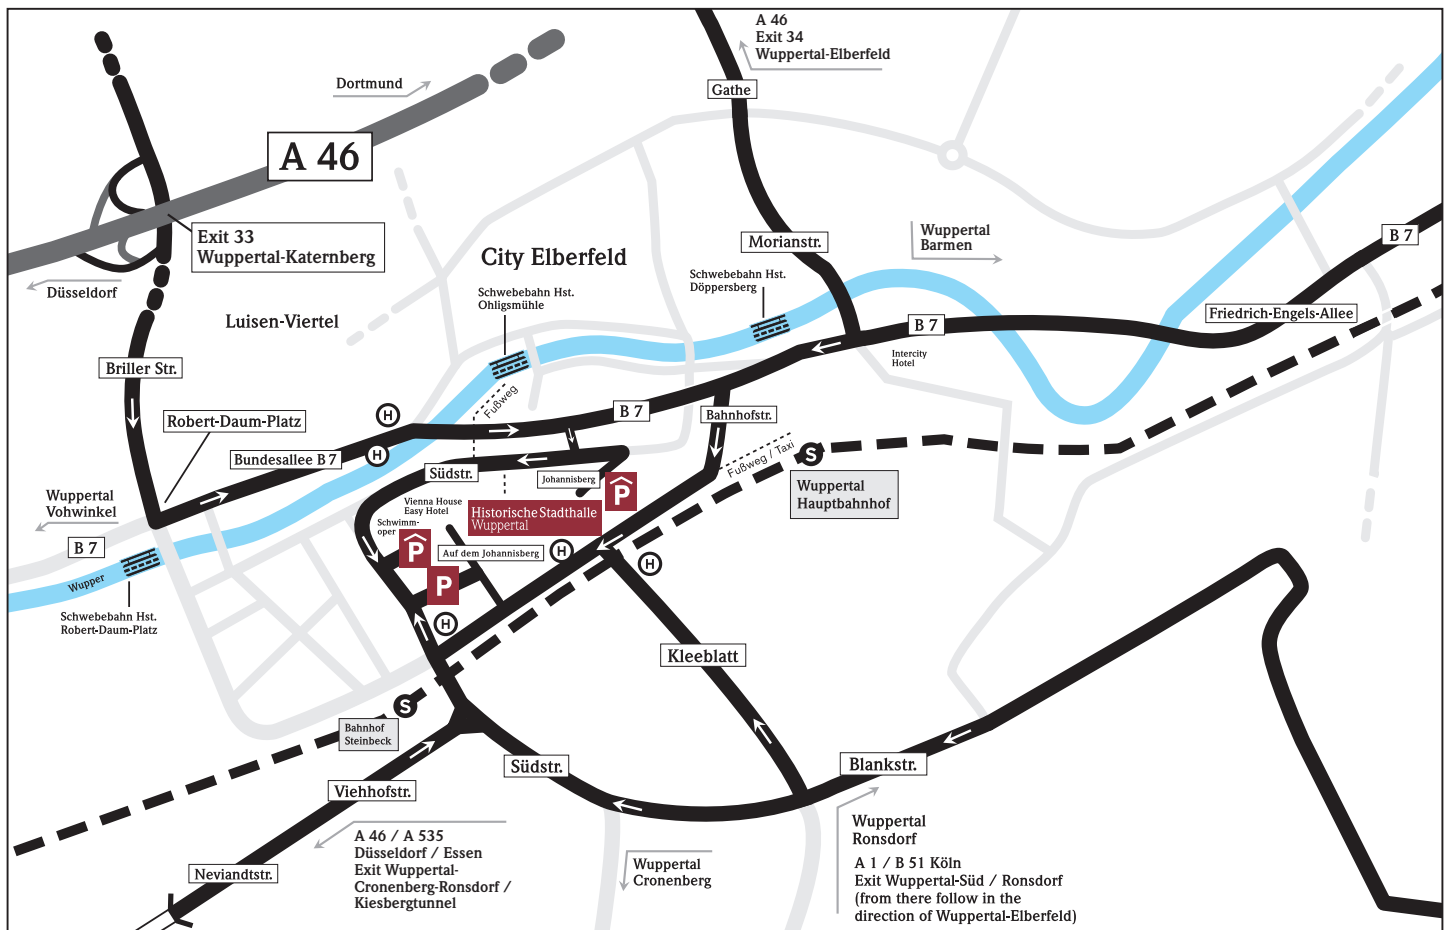

Historische Stadthalle
Wuppertal GmbH
Johannisberg 40
42103 Wuppertal
Tel. +49 202 245890
www.stadthalle.de

Delivery address:
Auf dem Johannisberg
42103 Wuppertal
(Access Vienna House Easy
Wuppertal Hotel)

Car park with direct access to the Historische Stadthalle

Südstraße 26
42103 Wuppertal

Getting to us by car

A 46 from Düsseldorf

Exit Wuppertal-Cronenberg-Ronsdorf / Kiesbertunnel – follow the L418 – Exit Wuppertal-Elberfeld / Universität – after the tunnel continue on the Neviandstraße / Viehhofstraße – at the end of the road, turn left into the Südstraße – cross the Bahnhofstraße straight ahead – the car park and Stadthalle/hotel multi-storey car park are on the right-hand side after the crossroads.

A 46 from Wuppertal Nord

Exit Wuppertal Katernberg – get into the right-hand lane direction Elberfeld – Follow the signs to parkzone Stadthalle/Johannisberg.

Train travel

Leave the train at Wuppertal Main Station. Turn left outside the station (using the upper exit) and walk up Bahnhofstraße. You will see the Historische Stadthalle up ahead on the right-hand side.

Bus travel

Service number:

Tel. +49 1806 504030
(calls from a landline will be charged at Euro 0.20/min.; mobile calls will be charged at max. Euro 0.60/min.)
Or plan your trip online:
www.stadthalle.de

Distances from Historische Stadthalle

Wuppertal Main Station: 0.2 km
Düsseldorf Airport: 35 km
Cologne Bonn Airport: 65 km