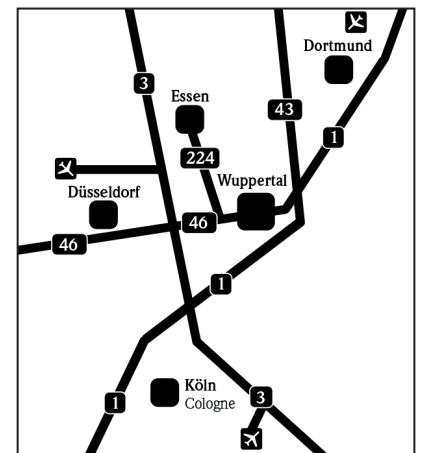

Historische Stadthalle
Wuppertal GmbH
Johannisberg 40
42103 Wuppertal
Tel. +49 202 245890
www.stadthalle.de

Delivery address:
Auf dem Johannisberg
42103 Wuppertal
(Access Vienna House Easy
Wuppertal Hotel)

Car park with direct access to the Historische Stadthalle

Südstraße 26
42103 Wuppertal

Getting to us by car

A 46 from Düsseldorf

Exit Wuppertal-Cronenberg-Ronsdorf / Kiesbertunnel – follow the L418 – Exit Wuppertal-Elberfeld / Universität – after the tunnel continue on the Neviandstraße / Viehhofstraße – at the end of the road, turn left into the Südstraße – cross the Bahnhofstraße straight ahead – the car park and Stadthalle/hotel multi-storey car park are on the right-hand side after the crossroads.

A 46 from Wuppertal Nord

Exit Wuppertal Katernberg – get into the right-hand lane direction Elberfeld – Follow the signs to parkzone Stadthalle/Johannisberg.

Train travel

Leave the train at Wuppertal Main Station. Turn left outside the station (using the upper exit) and walk up Bahnhofstraße. You will see the Historische Stadthalle up ahead on the right-hand side.

Bus travel

Service number:

Tel. +49 1806 504030
(calls from a landline will be charged at Euro 0.20/min.; mobile calls will be charged at max. Euro 0.60/min.)
Or plan your trip online:
www.stadthalle.de

Distances from Historische Stadthalle

Wuppertal Main Station: 0.2 km
Düsseldorf Airport: 35 km
Cologne Bonn Airport: 65 km